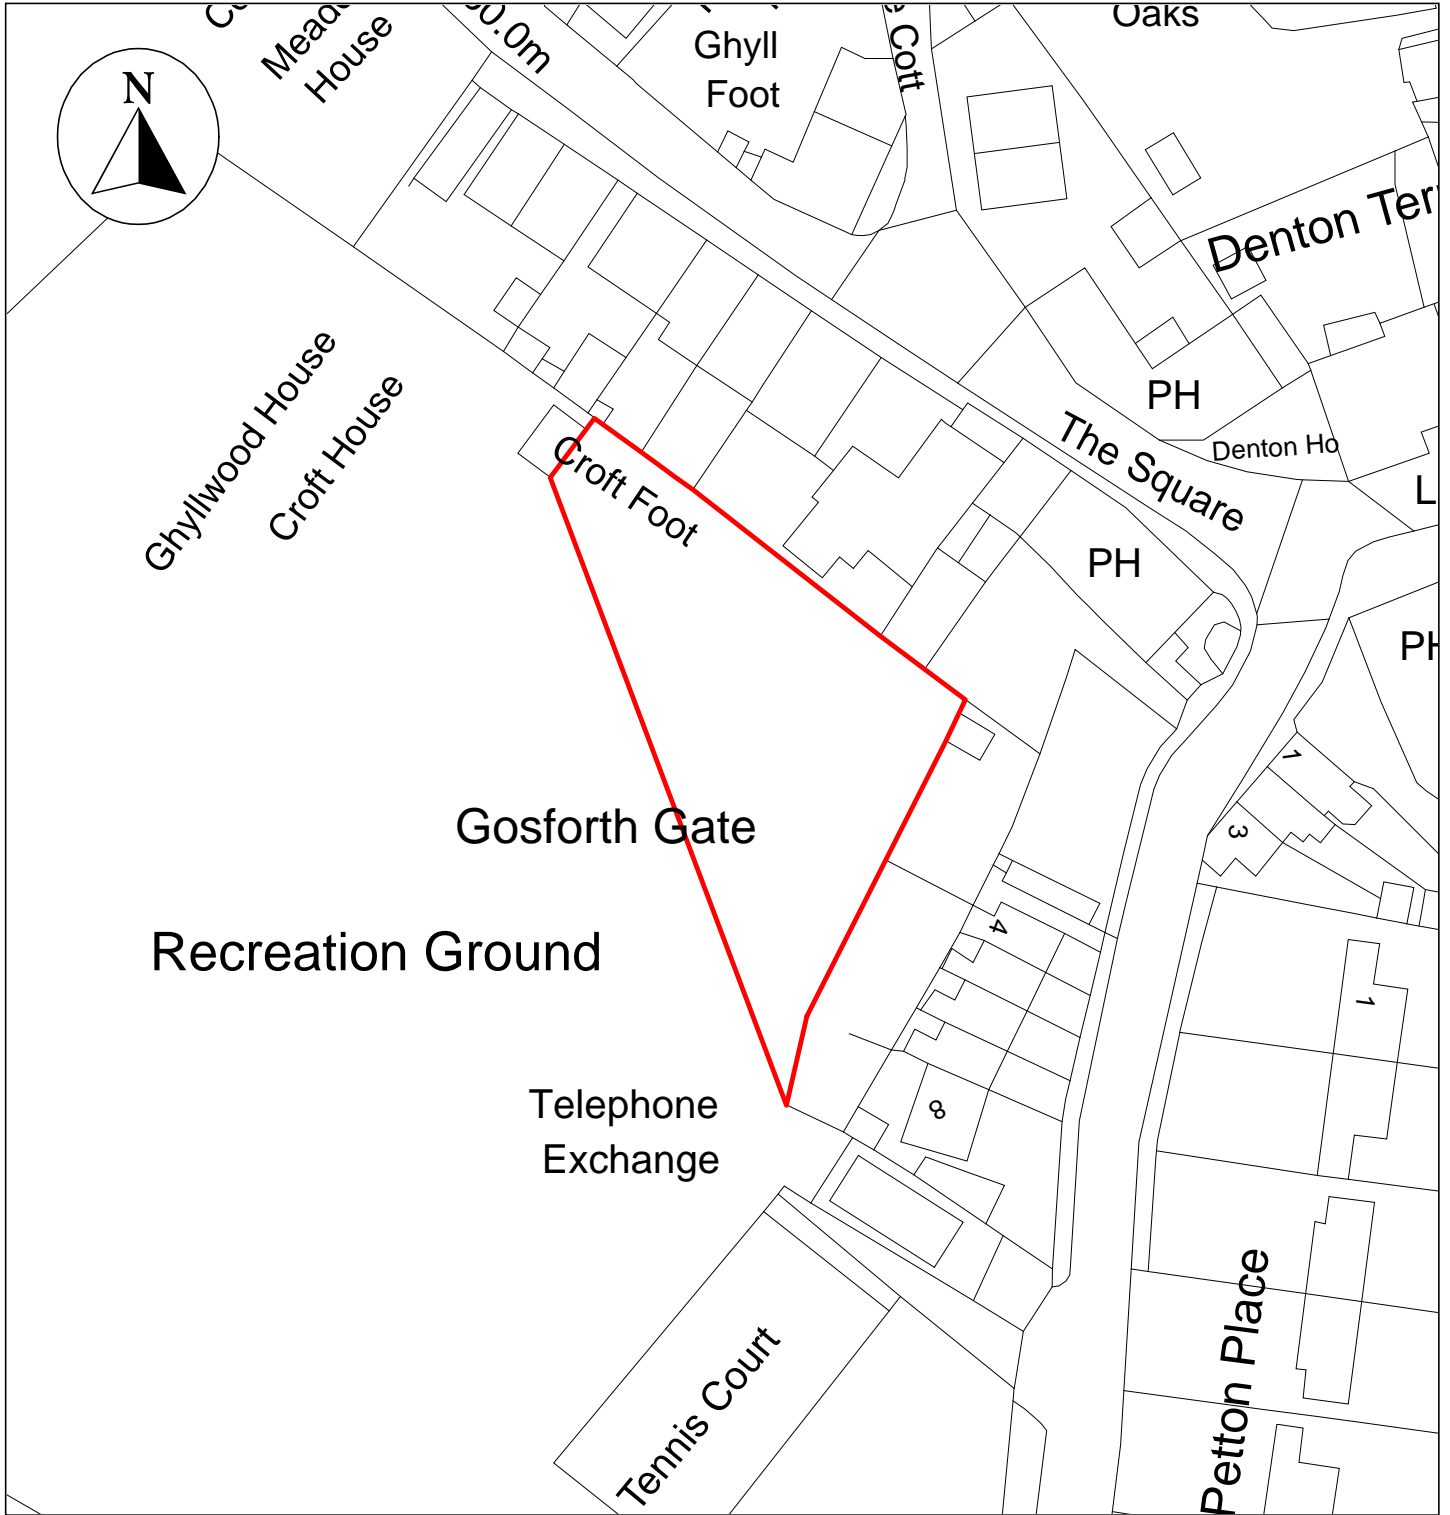

Public Space Protection Order Cumberland Council 2024

ANTI-SOCIAL BEHAVIOUR CRIME AND
POLICING ACT 2014

Land at Gosforth, Seascale, CA20 1AY

Neighbourhoods
Education and Enforcement
Allerdale House
Workington
CA14 3YJ

Scale: 1 : 750
Date: February 2024

©crown copyright database rights 2024
ordnance survey AC0000861732